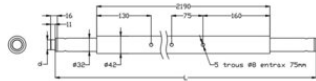

Rounded universal steel cargo bar

Product information

Special endfitting with a diameter of 19 and 24mm in one. Comatible with Universal track, Combi track and also Airline tracks. Perfect to blocking you load. Blocking capacity: 400 daN [... Read more](#)

Material: Steel

Rounded universal steel cargo bar

Blueprint

Technical data

Part code	LC daN	Width mm	Length mm	Weight
23020016F	400	42	2020-2400	7.184
23020017F	400	42	2380-2760	8