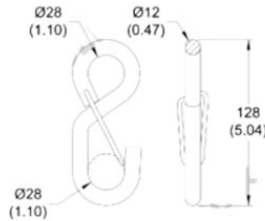

S-hook with latch 128mm LC 910 daN

Product information

High quality S-hook with latch in reinforced version.

[... Read more](#)

S-hook with latch 128mm LC 910 daN

Blueprint

Technical data

| Part code | LC daN | MBL ton | Height mm |
|----------------|--------|---------|-----------|
| 14.35220000250 | 910 | 1.82 | 128 |