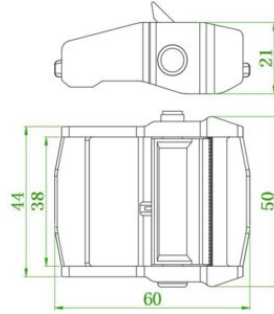

## Cambuckle 35mm LC 300 daN

---

### Product information

High quality cambuckle for lashings 35mm. Chrom 3

[... Read more](#)

---

**Material:** Steel

**Marking:** According to standard

**Finish:** Silver, zinc plated

**Standard:** EN 12195-2

## Cambuckle 35mm LC 300 daN

### Technical data

Part code	LC daN	MBL	Band width mm
14.99210200060	300	0.05	35