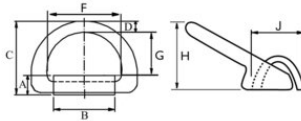

## Weldable lashing points with shoulder

---

Product information

[... Read more](#)

---

**Material:** Steel  
**Finish:** Non-coated

## Weldable lashing points with shoulder

### Technical data

Part code	LC daN	A mm	B mm	C mm	D mm	F mm	G mm	H mm	J mm
KIPH15T	7,500	42	80	135	22	90	73	80	60