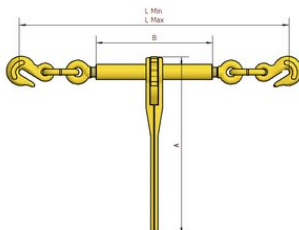

## Load binders ratched type for cargo lashing

---

### Product information

- for short link lashing chains
- binders with direction switch and grab hook ends
- paint coated

... [Read more](#)

---

**Features:** Tensioning reserve approx. 150 mm

**Material:** Steel

**Finish:** Painted, yellow

**Note:** The screw ends can be unscrewed from the frame

### Technical data

Part code	LC daN	MBL ton	Length mm	For chain Ø mm	A mm	B mm	Weight kg
VA6	1,750	3.5	415-515	6	226	170	1.6
VA8	4,200	8.4	575-735	8 - 10	370	255	4.8
VA1013	7,350	14.7	595-765	10 - 13	370	255	5.8
VA16	10,500	21	690-840	13 - 16	370	260	6.5