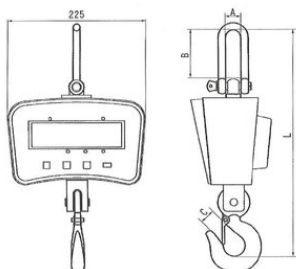

... [Read more](#)

Features: Precision class OIML III and protection class IP54

Material: Steel

Marking: CE-marked

Small crane scales 1000 kg

Blueprint

Technical data

Part code	WLL ton	Precision \pm kg	A mm	B mm	C mm	L mm	Weight kg
16.50KV1ABT	1	0,5	25	75	20	335	4.5

SPARE PARTS

Spare part (product code)	Description
KVABTLATURI	Battery charger
KVABTKAUKO	Remote control
KVAKKUP	Battery 6 V / 5 Ah

Also other spare parts available with a delivery time, ask our sales for more information