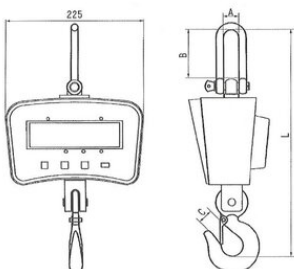

... [Read more](#)

Features: Precision class OIML III and protection class IP54

Material: Steel

Marking: CE-marked

Small crane scales 1000 kg

Blueprint

Technical data

Part code	WLL ton	Precision \pm kg	A mm	B mm	C mm	L mm	Weight kg
16.50KV1ABT	1	0,5	25	75	20	335	4.5

SPARE PARTS

Spare part (product code)	Description
KVABTLATURI	Battery charger
KVABTKAUKO	Remote control
KVAKKUP	Battery 6 V / 5 Ah

Also other spare parts available with a delivery time, ask our sales for more information