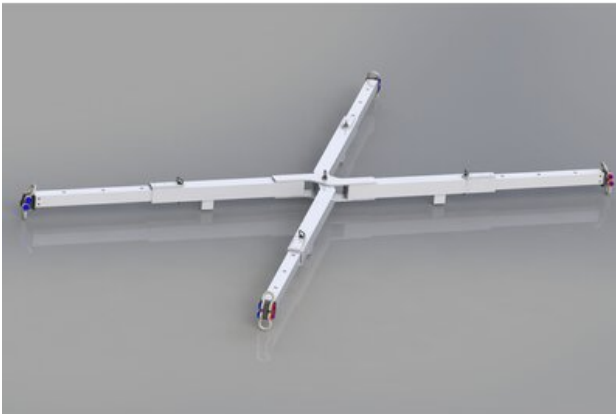

## Aluminium telescope lifting beam 10 t / 4 legs

### Product information

Collapsible aluminium lifting frame. Can be stored in small spaces when collapsed. Easy and quick to assemble, perfect for, for example, lifting boats. The beam is also available without hooks and roundsling.

**Material:** Aluminum

**Marking:** According to standard, CE-marked

**Standard:** EN 13155

Part code	WLL ton	Width mm
NOSPXALU10	10	2550 - 4130