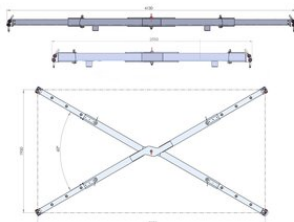

## Aluminium telescope lifting beam 10 t / 4 legs

---

## Aluminium telescope lifting beam 10 t / 4 legs

### Technical data

Part code	WLL ton	Width mm
NOSPXALU10	10	2550 - 4130