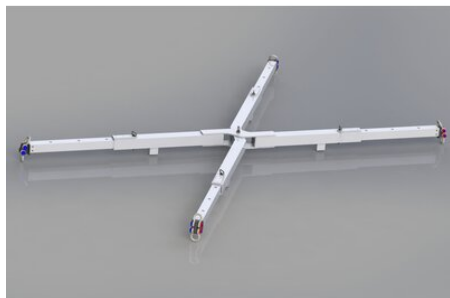

Aluminium telescope lifting beam 10 t / 4 legs

Product information

Collapsible aluminium lifting frame. Can be stored in small spaces when collapsed. Easy and quick to assemble, perfect for, for example, lifting boats. The beam is also available without hooks and roundsling.

... [Read more](#)

Material: Aluminum

Marking: According to standard, CE-marked

Standard: EN 13155