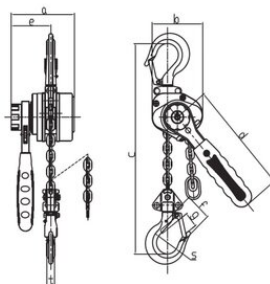

### Product information

Quality and extra small lever hoist for professional use with a standard lifting height of 3 meters. Hooks are equipped with swivels. Other lifting heights are available with short lead times from the stock upon request. The hoist can also be used as a puller.

### Technical data

Part code	WLL ton	Lifting height m	Number of falls	Load chain mm	a mm	b mm	c mm	d mm	e mm	f mm	g mm	s mm	t mm	Weight kg
VTS250	0.25	3	1	3,2 x 9	87	68	200	145	55.5	35.5	21	32	11	2.2
VTS500	0.5	3	1	4,3 x 12	100.5	81	250	160	62.5	42	24.5	34.5	12	3.6
VTS750	0.75	3	1	5 x 15	105	92	260	180	64	42	28.5	35.5	14	4.7
VTS1500	1.5	3	1	7,1 x 19,9	122	109	330	220	68.5	52	35	42.5	21.5	8.5
VTS3000	3	3	2	7,1 x 19,9	122	160	432	220	68.5	61.9	43	50	24.5	12.4

## Aluminium mini lever hoists

VTS500KP	Hand wheel   Part no. 37	VTS500
VTSKPSOKKA	Hand wheel snap ring   Part no. 38	VTS500
VTS750AKO	Bottom hook	VTS750
VTS750YKO	Top hook	VTS750
VTS750JAR	Brake disc (1 pc)	VTS750
VTS750SAL	Hook latch kit (1 pc)	VTS750
VTS750KP	Hand wheel   Part no. 37	VTS750
VTSKPSOKKA	Hand wheel snap ring   Part no. 38	VTS750
VTS1500AKO	Bottom hook	VTS1500
VTS1500YKO	Top hook	VTS1500
VTS1500JAR	Brake disc (1 pc)	VTS1500
VTS1500SAL	Hook latch kit (1 pc)	VTS1500
VTS1500KP	Hand wheel   Part no. 37	VTS1500
VTSKPSOKKA	Hand wheel snap ring   Part no. 38	VTS1500
VTS3000AKO	Bottom hook	VTS3000
VTS3000YKO	Top hook	VTS3000
VTS3000JAR	Brake disc (1 pc)	VTS3000
VTS3000SAL	Hook latch kit (1 pc)	VTS3000
VTS3000KP	Hand wheel   Part no. 37	VTS3000
VTSKPSOKKA	Hand wheel snap ring   Part no. 38	VTS3000
TALKE3193	Hoist chain   3,1 x 9,3 mm	VTS250
TALKE4312	Hoist chain   4,3 x 12 mm	VTS500
TALKE515	Hoist chain   5 x 15 mm	VTS750

## Aluminium mini lever hoists

---

TALKE7120

Hoist chain | 7,1 x 19,9 mm

VTS1500, VTS3000

Also other spare parts available with a delivery time, ask our sales for more information