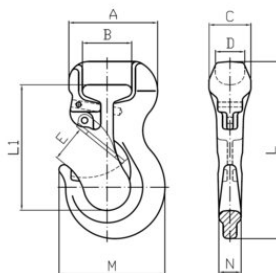

### Product information

Web sling hook is designed to be used for webbing and round slings. Hook is slided to a belt or a sling.

The hooks are color coded:

- 1 t: **purple**
- 2 t: **green**
- 3 t: **yellow**
- 5 t: **red**
- 6 t: **brown**
- 8 t: **blue**
- 10 t: **orange**

[... Read more](#)

---

**Material:** Steel

**Marking:** CE-marked

**Temperature range:** -40 - (+)200°C / 400°C = WLL 75%

**Finish:** Painted, color coded

**Warning:** Not to be heat-treated

**Safety factor:** 4:1

### Technical data

Part code	WLL ton	A mm	B mm	C mm	D mm	E mm	M mm	N mm	L1 mm	L mm	Weight kg
JOKERKOU1	1	57	35	28	18	24	73	17	84	117	0.45
JOKERKOU2	2	72	40	34	24	28	86	18	102	143	0.9
JOKERKOU3	3	87	47	38	29	30	108	24	120	168	1.48
JOKERKOU5	5	131	73	45	35	43	131	28	155	224	3.4
JOKERKOU6	6	-	70	-	-	43	-	36	147	-	4.5
JOKERKOU8	8	-	105	-	-	65	-	40	200	-	9.7
JOKERKOU10	10	-	105	-	-	65	-	40	200	-	9.7